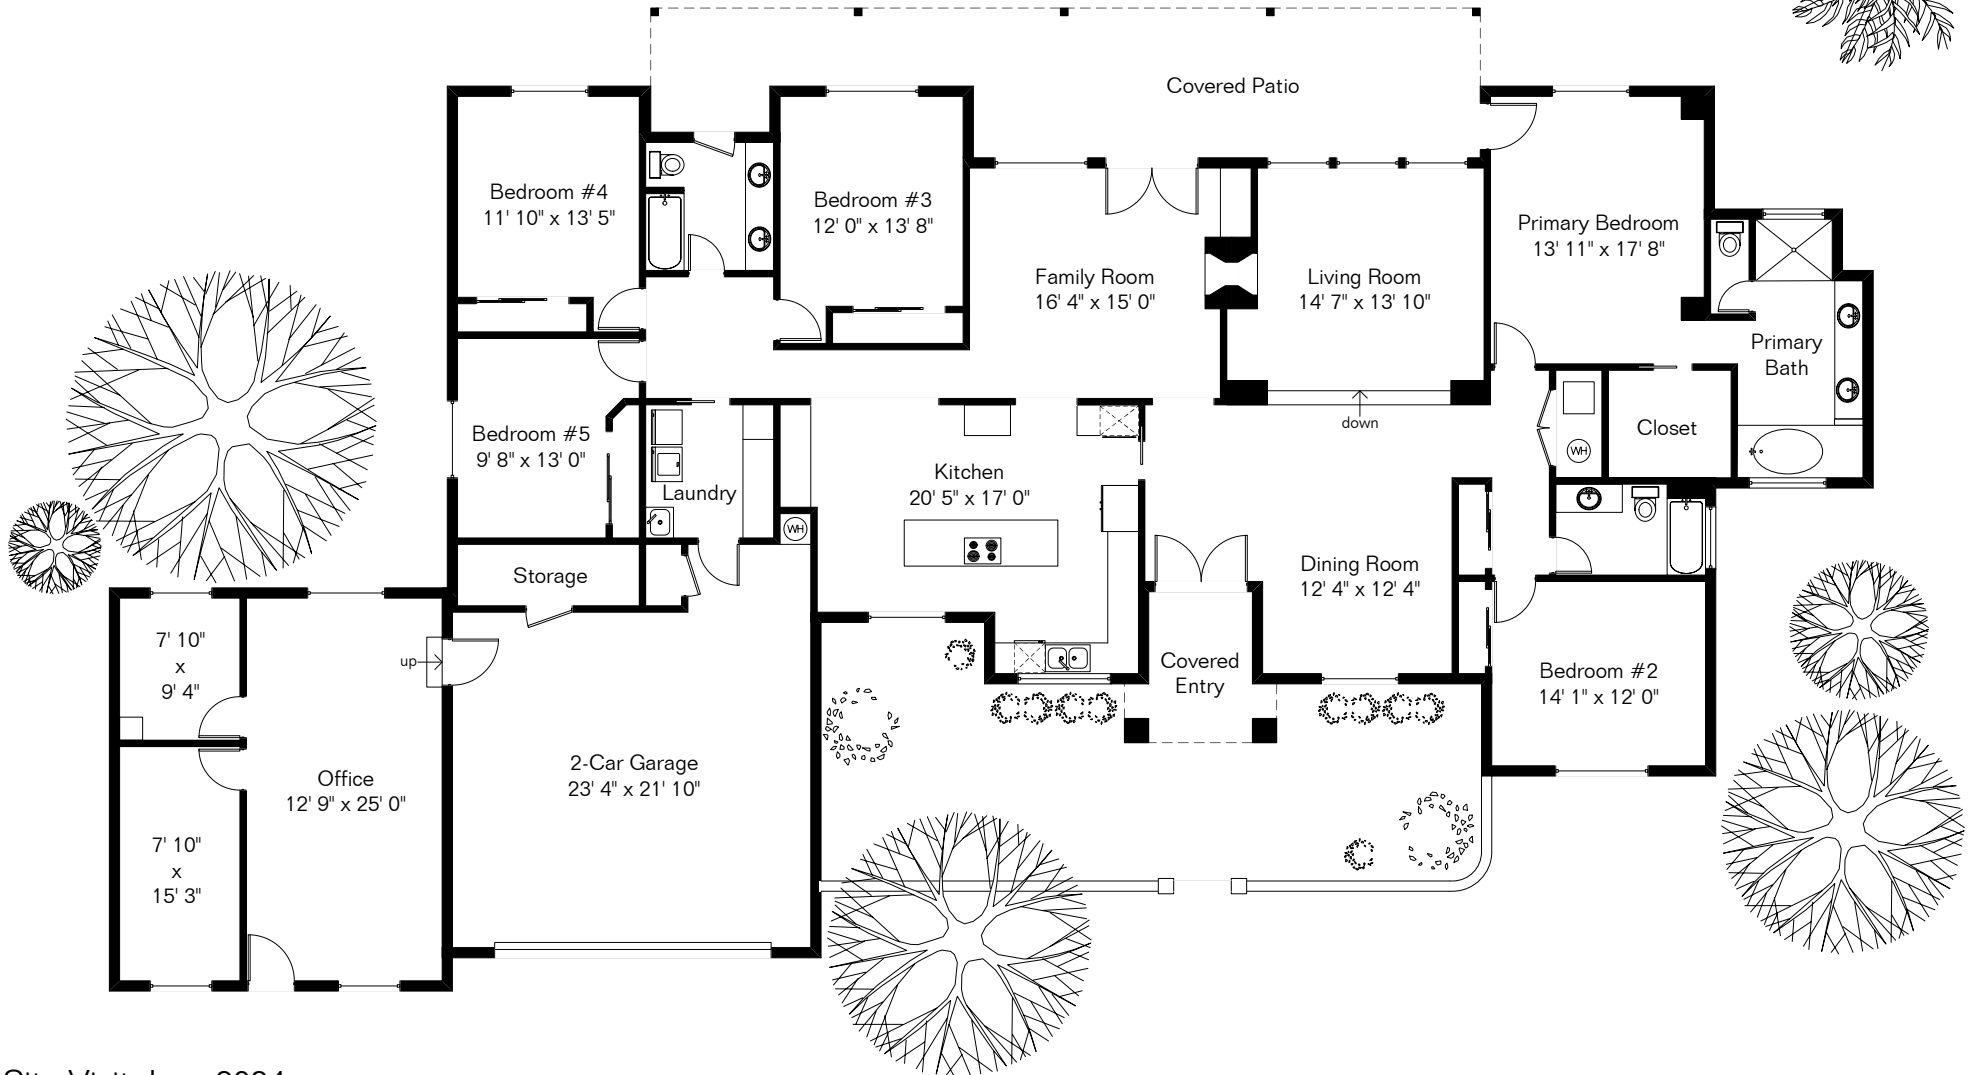

The square footages and room size information are deemed to be reliable but are not guaranteed and should be independently verified. This drawing is for marketing purposes only.

9415 E Harrison Park Dr

Water Feature

Pool Area

Site Visit June 2024

0 ft. 6 ft. 10 ft. 20 ft.

Copyright 2024 Floor Plans First! LLC

All Rights Reserved.

Living Area 3,587 Sq Ft
Garage 647 Sq Ft

Floor Plans First!
See the Floor Plan First!